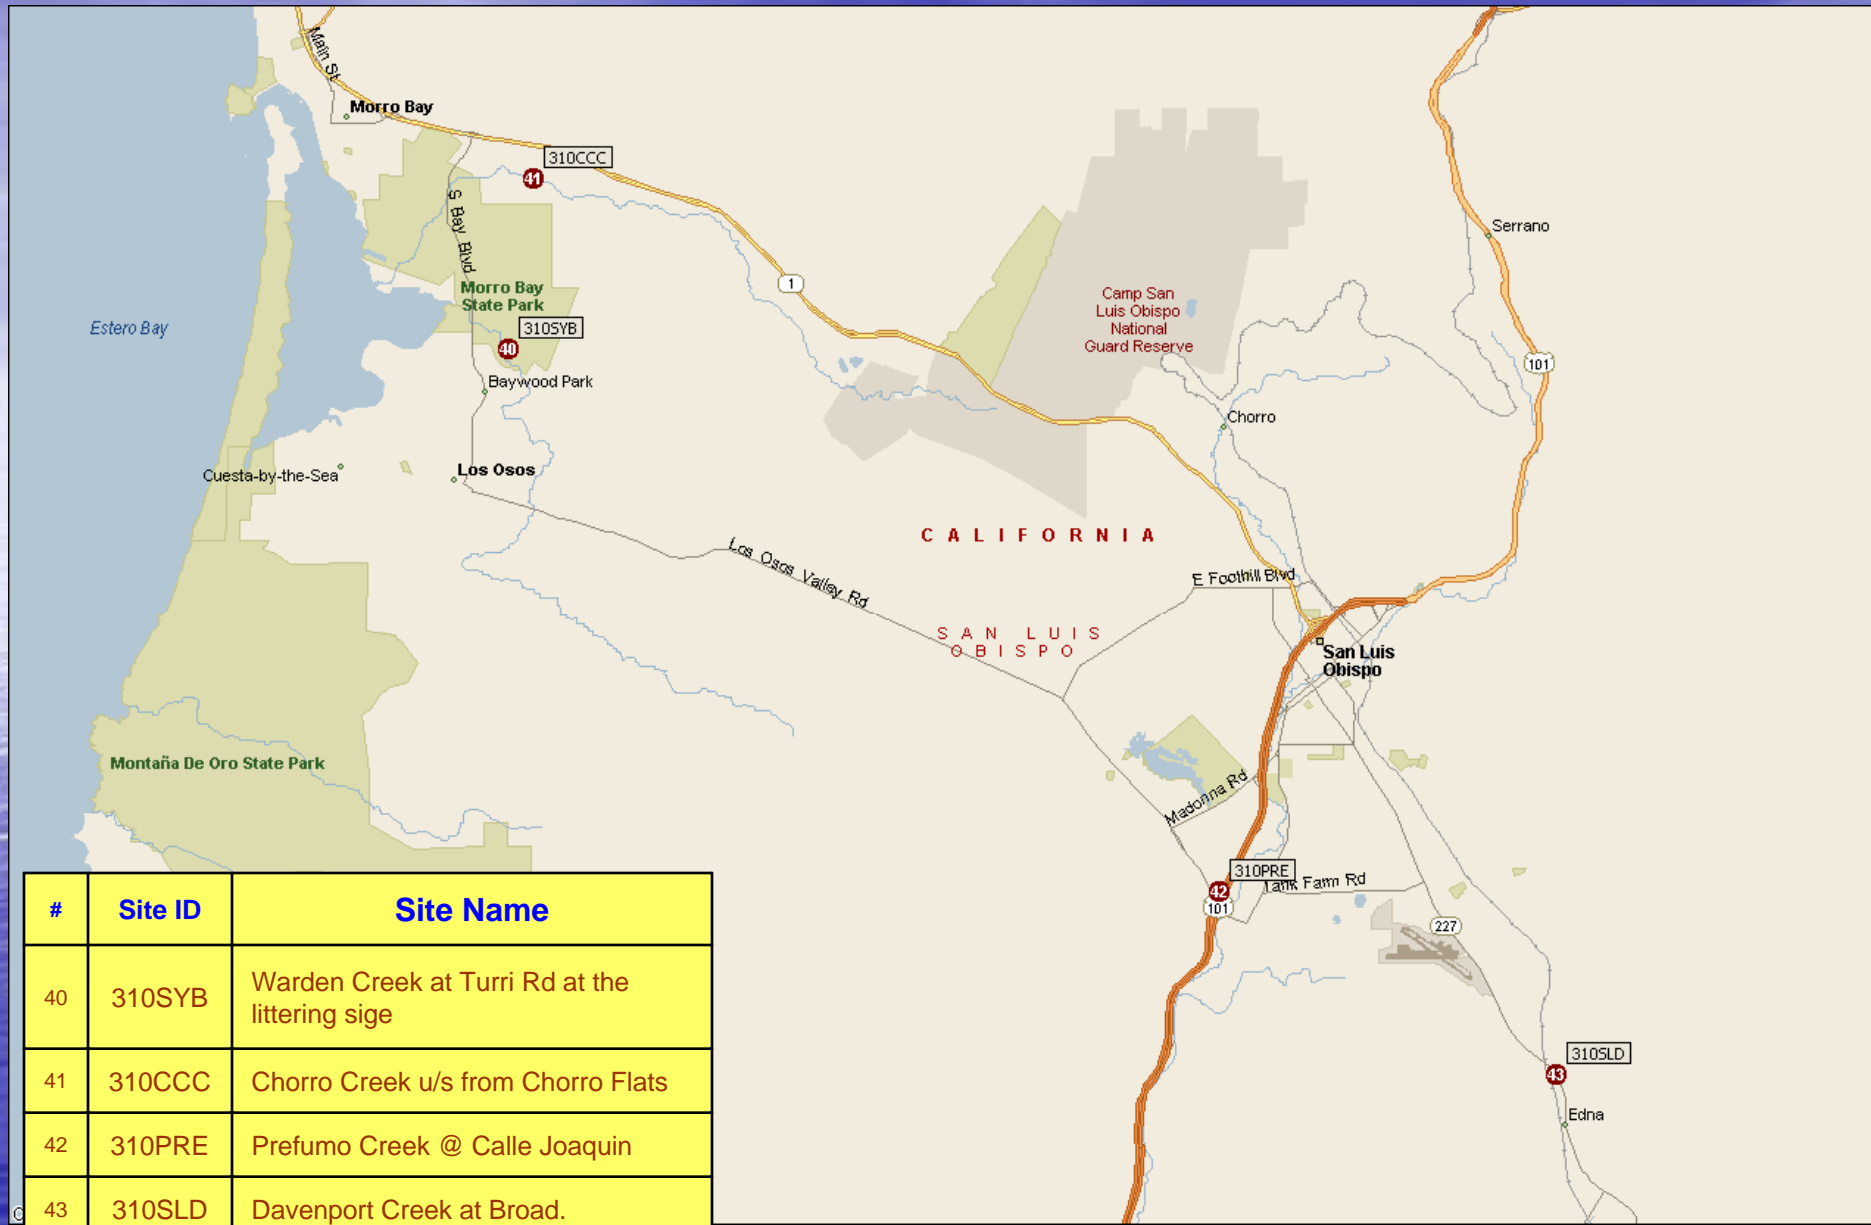

Copyright © 2005 Microsoft Corp. and/or its suppliers. All rights reserved.

#	Site ID	Site Name
40	310SYB	Warden Creek at Turri Rd at the littering sige
41	310CCC	Chorro Creek u/s from Chorro Flats
42	310PRE	Prefumo Creek @ Calle Joaquin
43	310SLD	Davenport Creek at Broad.

#	Site ID	Site Name
16	312BCC	Bradley Canyon Creek bef SM River
17	312BCJ	Bradley Canal @ Jones Rd
18	312GVS	Green Valley @ Simas Rd
19	312ORI	Orcutt Solomon Creek @ Highway 1
20	312ORC	Orcutt Solomon Creek u/s Santa Maria River
21	312SMA	Santa Maria River @ Estuary
22	312OFC	Oso Flaco Creek @ Oso Flaco Lake Road
23	312OFN	Little Oso Flaco Creek
24	312SMI	Santa Maria River @ Highway 1
25	312MSL	Main Street Canal
38	310LBC	Los Berros Creek @ Century
39	310USG	Arroyo Grande Creek at old USGS gage

#	Site ID	Site Name
47	314BEF	Bell Creek at Winchester Canyon Park
48	314GAN	Glenn Annie
49	314FMV	Franklin at Mountain View Ln
50	314APF	Arroyo Paredon at Via Real