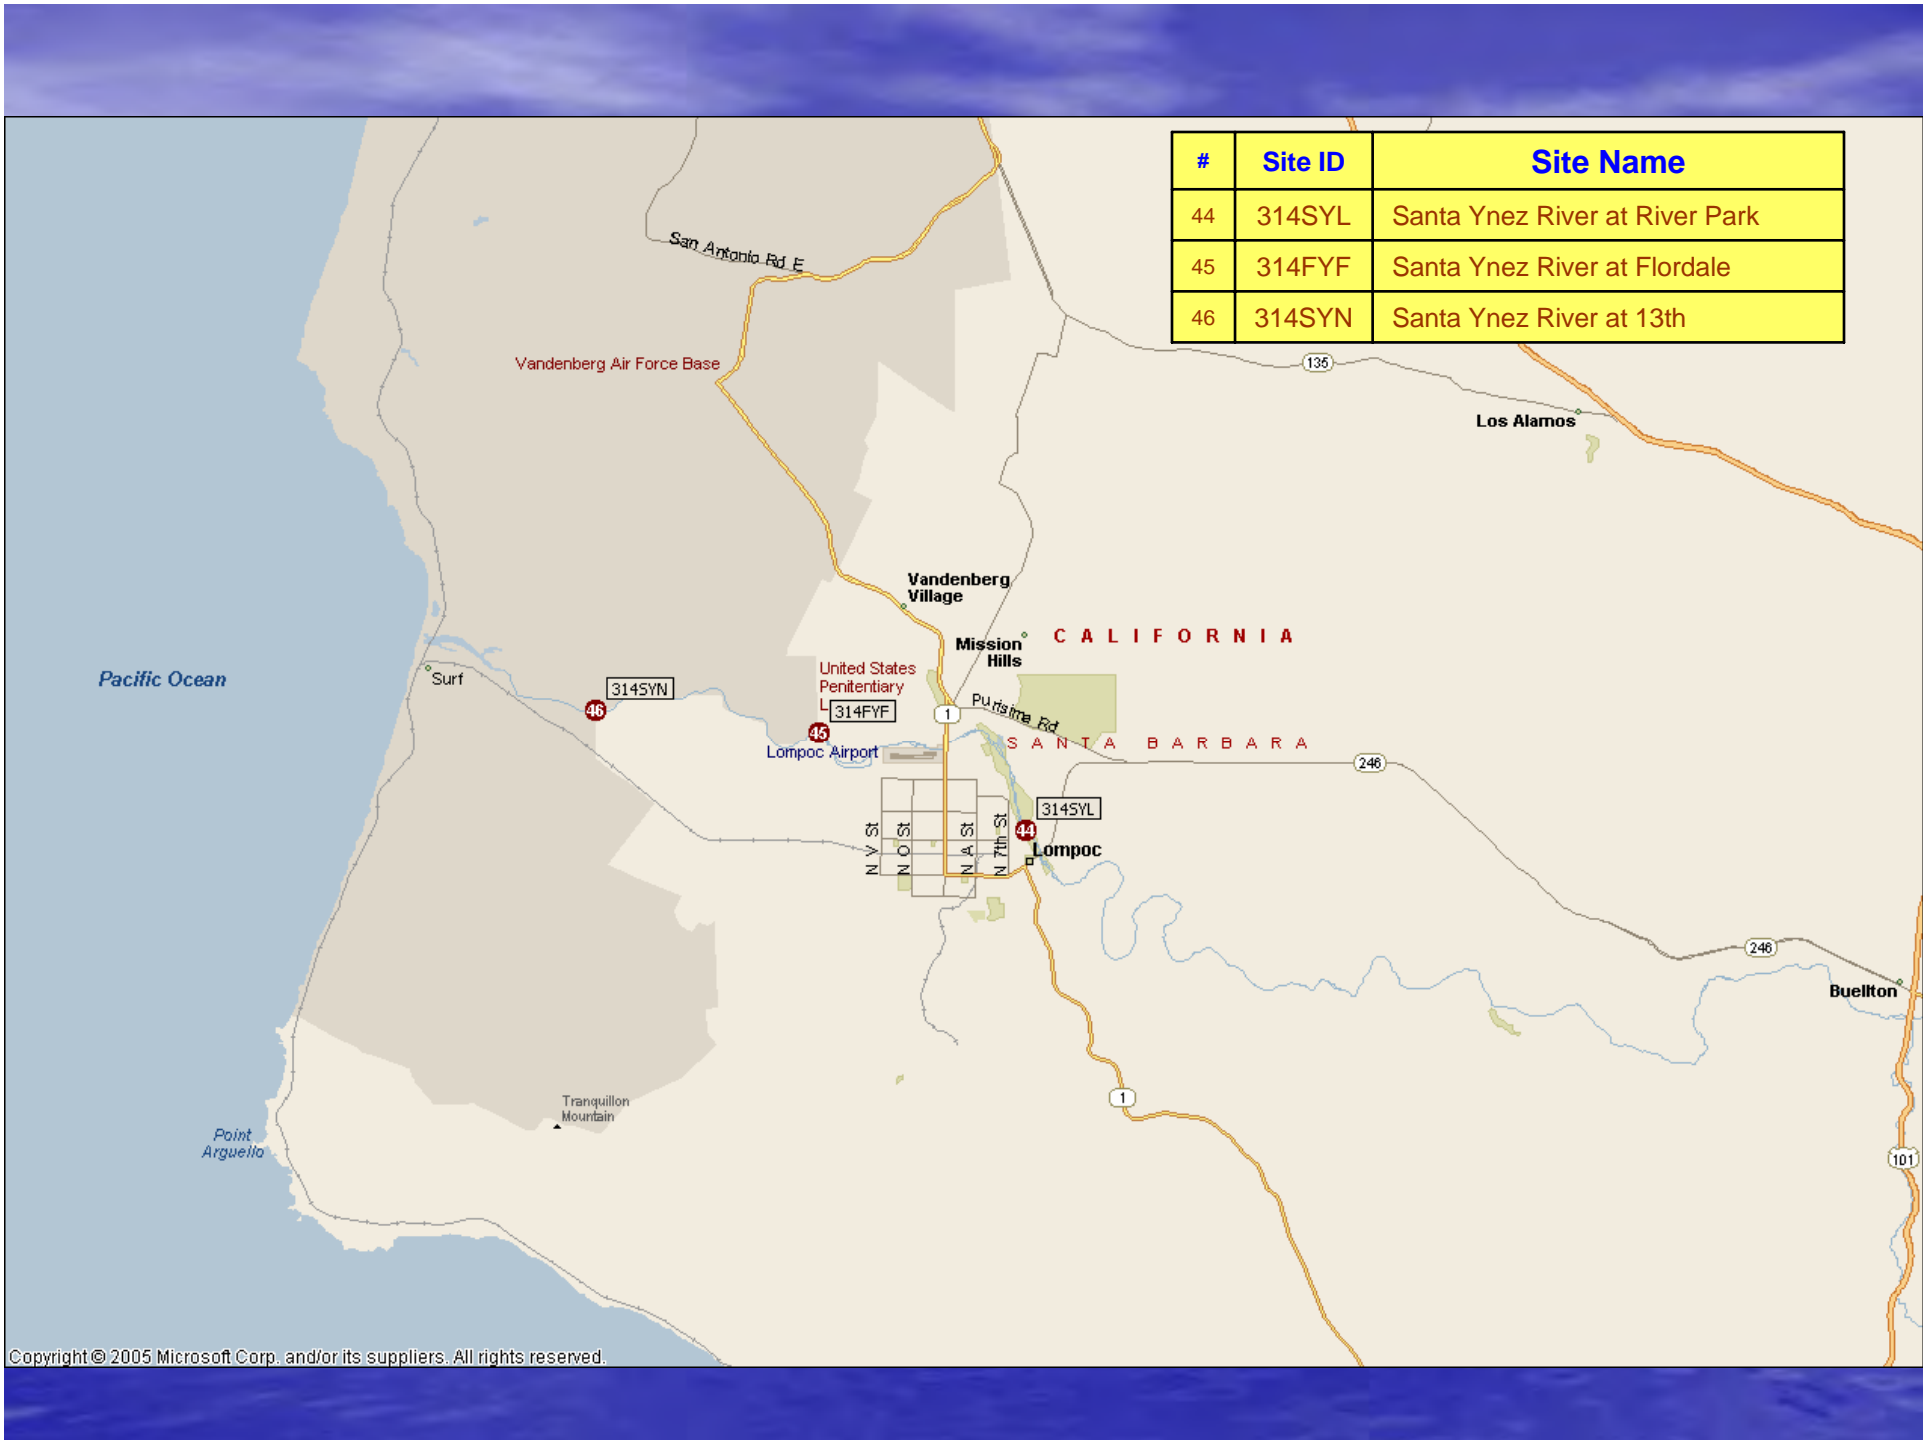

Copyright © 2005 Microsoft Corp. and/or its suppliers. All rights reserved.

#	Site ID	Site Name
40	310SYB	Warden Creek at Turri Rd at the littering sige
41	310CCC	Chorro Creek u/s from Chorro Flats
42	310PRE	Prefumo Creek @ Calle Joaquin
43	310SLD	Davenport Creek at Broad.

#	Site ID	Site Name
16	312BCC	Bradley Canyon Creek bef SM River
17	312BCJ	Bradley Canal @ Jones Rd
18	312GVS	Green Valley @ Simas Rd
19	312ORI	Orcutt Solomon Creek @ Highway 1
20	312ORC	Orcutt Solomon Creek u/s Santa Maria River
21	312SMA	Santa Maria River @ Estuary
22	312OFC	Oso Flaco Creek @ Oso Flaco Lake Road
23	312OFN	Little Oso Flaco Creek
24	312SMI	Santa Maria River @ Highway 1
25	312MSL	Main Street Canal
38	310LBC	Los Berros Creek @ Century
39	310USG	Arroyo Grande Creek at old USGS gage

#	Site ID	Site Name
47	314BEF	Bell Creek at Winchester Canyon Park
48	314GAN	Glenn Annie
49	314FMV	Franklin at Mountain View Ln
50	314APF	Arroyo Paredon at Via Real